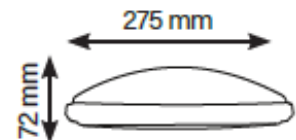

RGB LED Poolset

Product features

- Waterproof level: IP68
- Lifespan: 30000hours
- Input Voltage: 12VAC/DC
- Power Consumption: 20W
- Beam Angle: 120 degree
- Consist of: 270 pcs. SMD 3528 RGB LEDs

including the following accessories